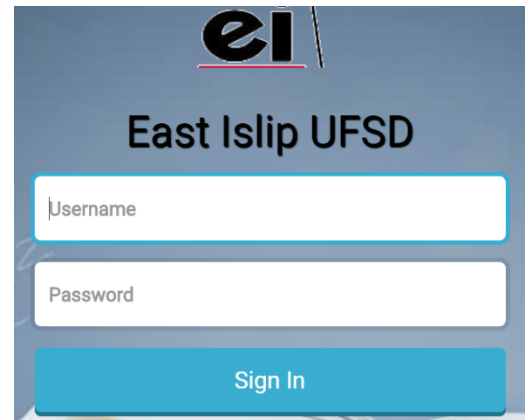

1. Using the Single Sign-On (SSO) button:

- This applies when you are **in the High School building**
- From the **Classlink login screen**, click the **Single Sign-On** button
- You should now be at the **Classlink dashboard**, and you should have access to all programs on the dashboard.

2. Using the Sign In button:

- This applies when you are **not in your school building**
- From the **Classlink login page**, type your **Username** and **Password**
- **Format is:**
  - **Username –**
    firstname.lastname
  - **Password –**
    firstnameinitial+lastnameinitial+StudentID
- Click the blue **Sign in** button
- You should now be at the **Classlink dashboard**, and you should have access to all programs on the dashboard.

- From the **Classlink** dashboard, click the icon for your desired application, such as:

- **Google Classroom**
- **Google Apps**
- **Castle Learning**

- Your child should be logged into **these programs** through **Classlink**

- **NOTE:** You should be able to log into other programs that are on your child's **Classlink** dashboard as well.